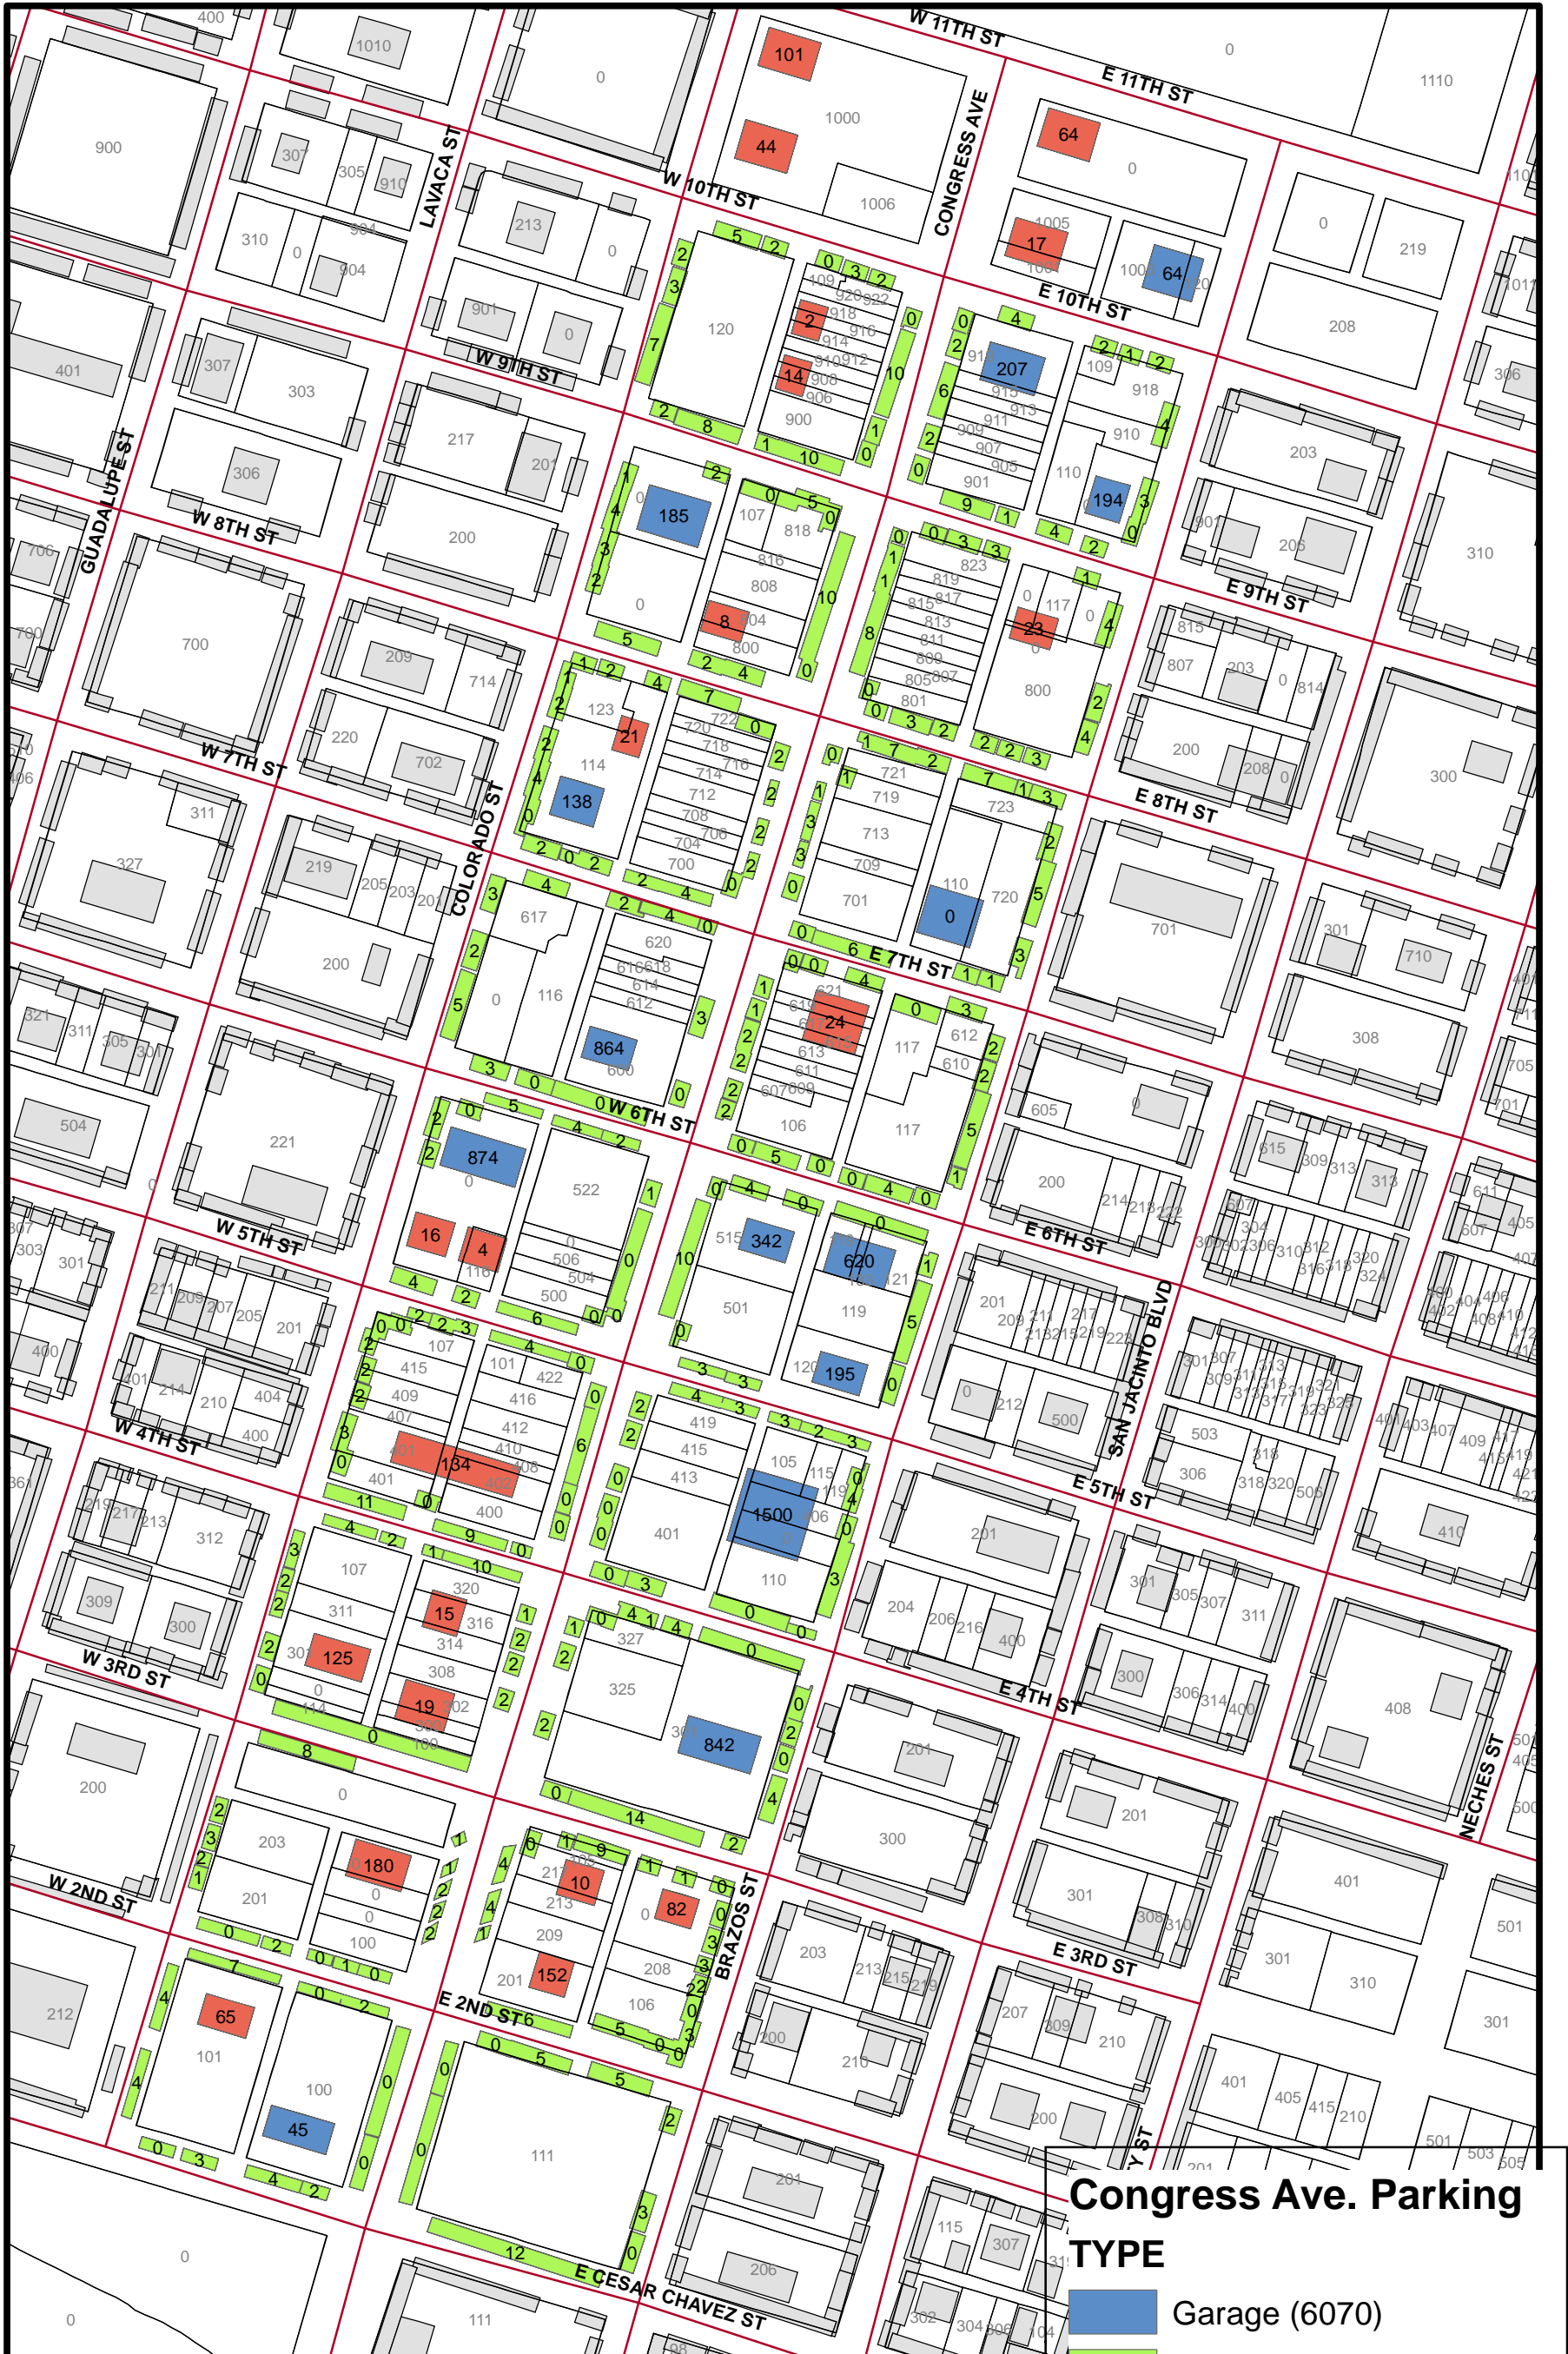

Congress Ave. Parking

Congress Ave. Parking

TYPE

- Garage (6070)
- On-Street (648)
- Surface (1120)
- Surrounding Area Parking

0 212.5 425 850 Feet