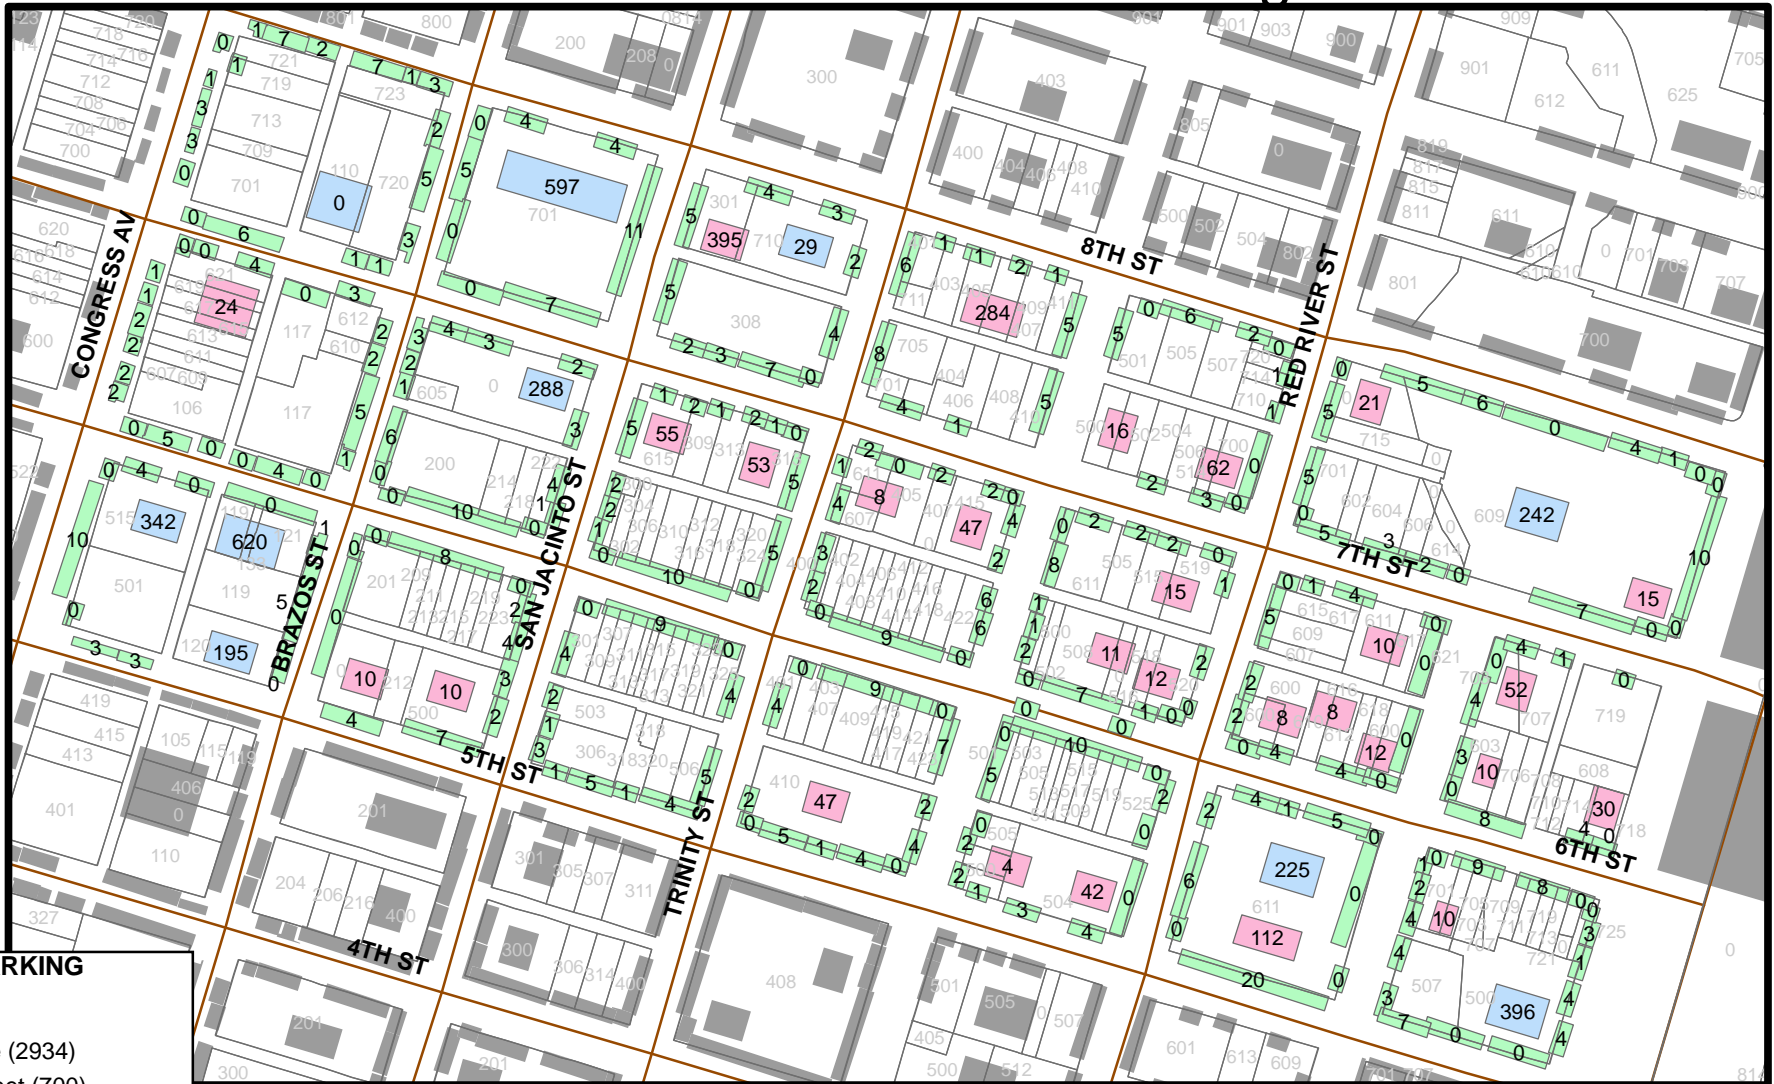

# Entertainment District Parking

4

**PARKING**

**TYPE**

- Garage (2934)
- On-Street (700)
- Surface (1383)
- Surrounding Area Parking